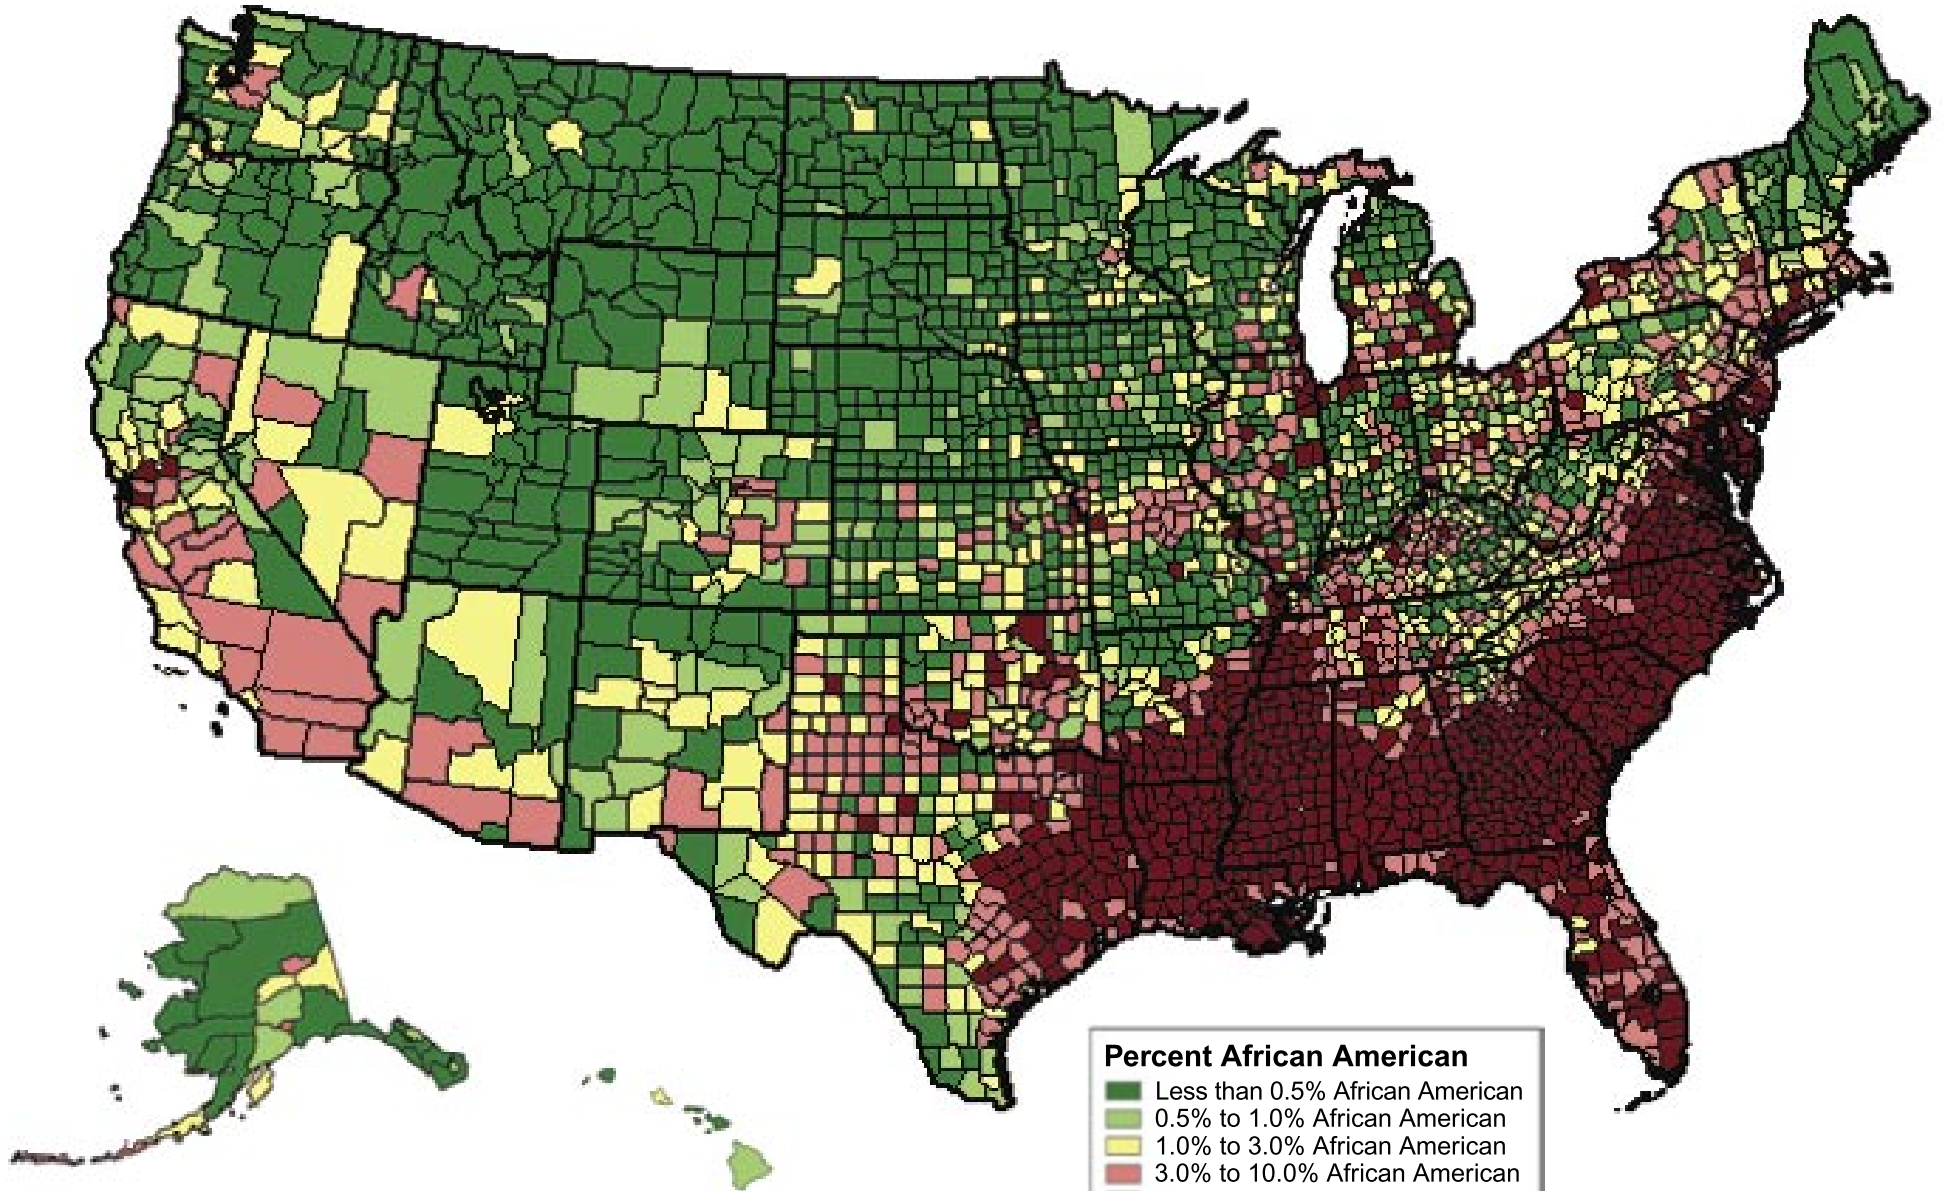

# U.S. Counties With High Percentages of African Americans

## Percent African American

- Less than 0.5% African American
- 0.5% to 1.0% African American
- 1.0% to 3.0% African American
- 3.0% to 10.0% African American
- More than 10.0% African American

Data Source: U.S. Census Bureau, 2000 Census of Population and Housing, Summary File 1, 2002.

Map published and distributed by the  
Glenmary Research Center, 1312 Fifth  
Ave. N., Nashville, TN 37208  
Copyright © 2007, Glenmary Research  
Center. All rights reserved.  
[www.glenmary.org/grc](http://www.glenmary.org/grc)